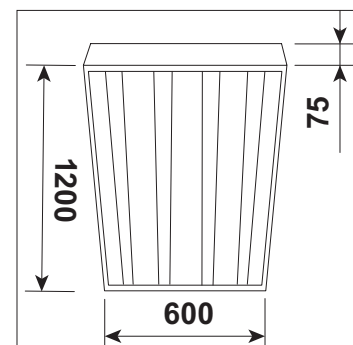

Lighting direction

PDF datasheet:

CLEaneo 1200 SURF 4PL

| | |
|-------------------------------------|-----------------------------------------------------------|
| Mounting: | Surface mounting |
| Body material: | Steel and aluminium |
| Colour: | Standard white RAL 9003, other RAL colours on request |
| Lumen output: | Standard up to 17.600 lm, any other on request |
| LED module: | Signify (Philips), Tridonic or equivalent SMD LED modules |
| Colour temperature: | 3000/4000K/2700-6500K TunableWhite, other on request |
| Colour Rendering: | CRI>80 in standard, other on request |
| Driver: | EVG on-off/DALI/TW DT8, other on request |
| Wireless control: | On request |
| Daylight/Occupancy sensor: | On request |
| Emergency unit: | On request |
| Operating temperature range: | 0°C ... +35°C |
| IP Class: | IP65 in standard |
| Power: | 220-240V 50/60Hz |
| Lighting direction: | Direct lighting |
| Light distribution: | Symmetric |
| Optics: | Parabolic louvers |
| Beam angle: | All types available in our LDT file database |
| Diffuser: | Clear glass |
| Warranty: | 5 Years standard warranty |

CLEaneo 1200 SURF 4PL surface mounted luminaire

All current index numbers, lumen outputs, power consumption and many other technical information are available in our 2024 pricelist.

Basic dimensions