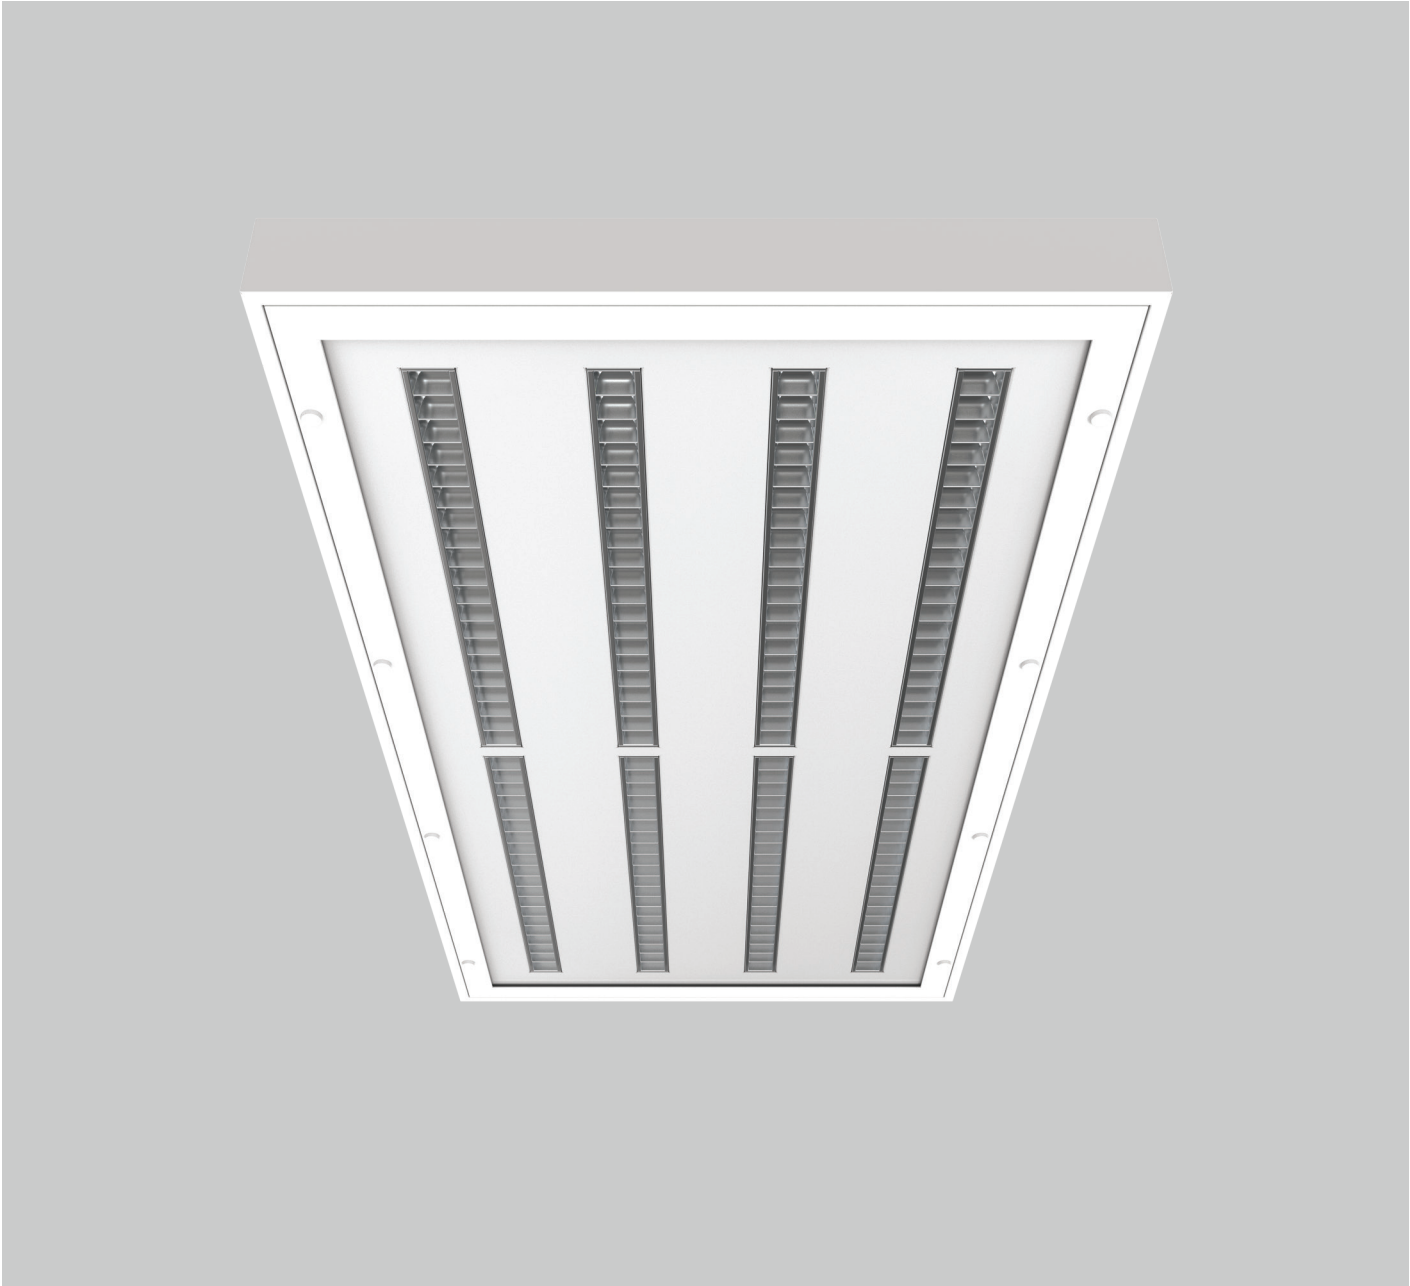

CLEaneo 1200 SURF 4PL

Rectangular surface mounted cleanroom luminaire. Diffuser-clear tempered glass and parabolic louver optics. Top quality SMD LED modules with colour consistency MacAdams 3, extensive portfolio of lumen ranges, CCTs and spectra. Variety of drivers: standard EVG on/off, DALI, TW DT8 on request. Mounting on any type of ceiling. Body is made of aluminium and steel. Standard colour RAL 9003M antibacterial paint, other colours on request. Variety of lumen outputs and drivers allows to use this luminaire in different types of lighting projects.

Luminous flux & Luminaire Power tolerance up to 10%. System power consumption depends on components used. Luminous efficacy depends on type of LED's, electronics, optics and diffuser. The most up to date technical parameters can be found on our website and in database of LDT files.

Lighting direction

PDF datasheet:

CLEaneo 1200 SURF 4PL

| | |
|-------------------------------------|-----------------------------------------------------------|
| Mounting: | Surface mounting |
| Body material: | Steel and aluminium |
| Colour: | Standard white RAL 9003, other RAL colours on request |
| Lumen output: | Standard up to 17.600 lm, any other on request |
| LED module: | Signify (Philips), Tridonic or equivalent SMD LED modules |
| Colour temperature: | 3000/4000K/2700-6500K TunableWhite, other on request |
| Colour Rendering: | CRI>80 in standard, other on request |
| Driver: | EVG on-off/DALI/TW DT8, other on request |
| Wireless control: | On request |
| Daylight/Occupancy sensor: | On request |
| Emergency unit: | On request |
| Operating temperature range: | 0°C ... +35°C |
| IP Class: | IP65 in standard |
| Power: | 220-240V 50/60Hz |
| Lighting direction: | Direct lighting |
| Light distribution: | Symmetric |
| Optics: | Parabolic louvers |
| Beam angle: | All types available in our LDT file database |
| Diffuser: | Clear glass |
| Warranty: | 5 Years standard warranty |